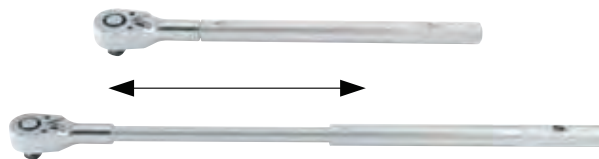

3/4"DR. QR adjustable pear ratchet handle 48teeth

8026820	<i>l</i>	<i>l</i>		
Part no.	Normal(mm)	Extended(mm)	g	pc/ctn
8026820	520	820	3168	10

* Spare part available

3/4"DR. QR pear ratchet handle 24teeth

8026500	<i>l</i>		
Part no.	mm	g	pc/ctn
8026500	500-20"	1970	10

* Spare part available

3/4"DR. Sliding T handle

8036	<i>l</i>		
Part no.	mm	g	pc/ctn
8036450	450-18"	1388	10
8036500	500-20"	1514	10