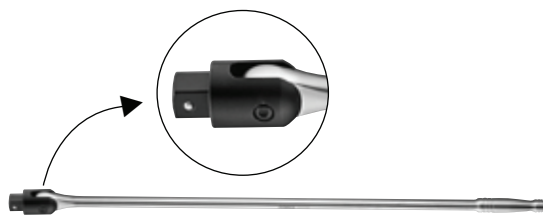

3/4"DR. Heavy duty swivel handle

80161000	<i>l</i>		
Part no.	mm	g	pc/ctn
80161000	1000-40"	3670	6

* Spare part available